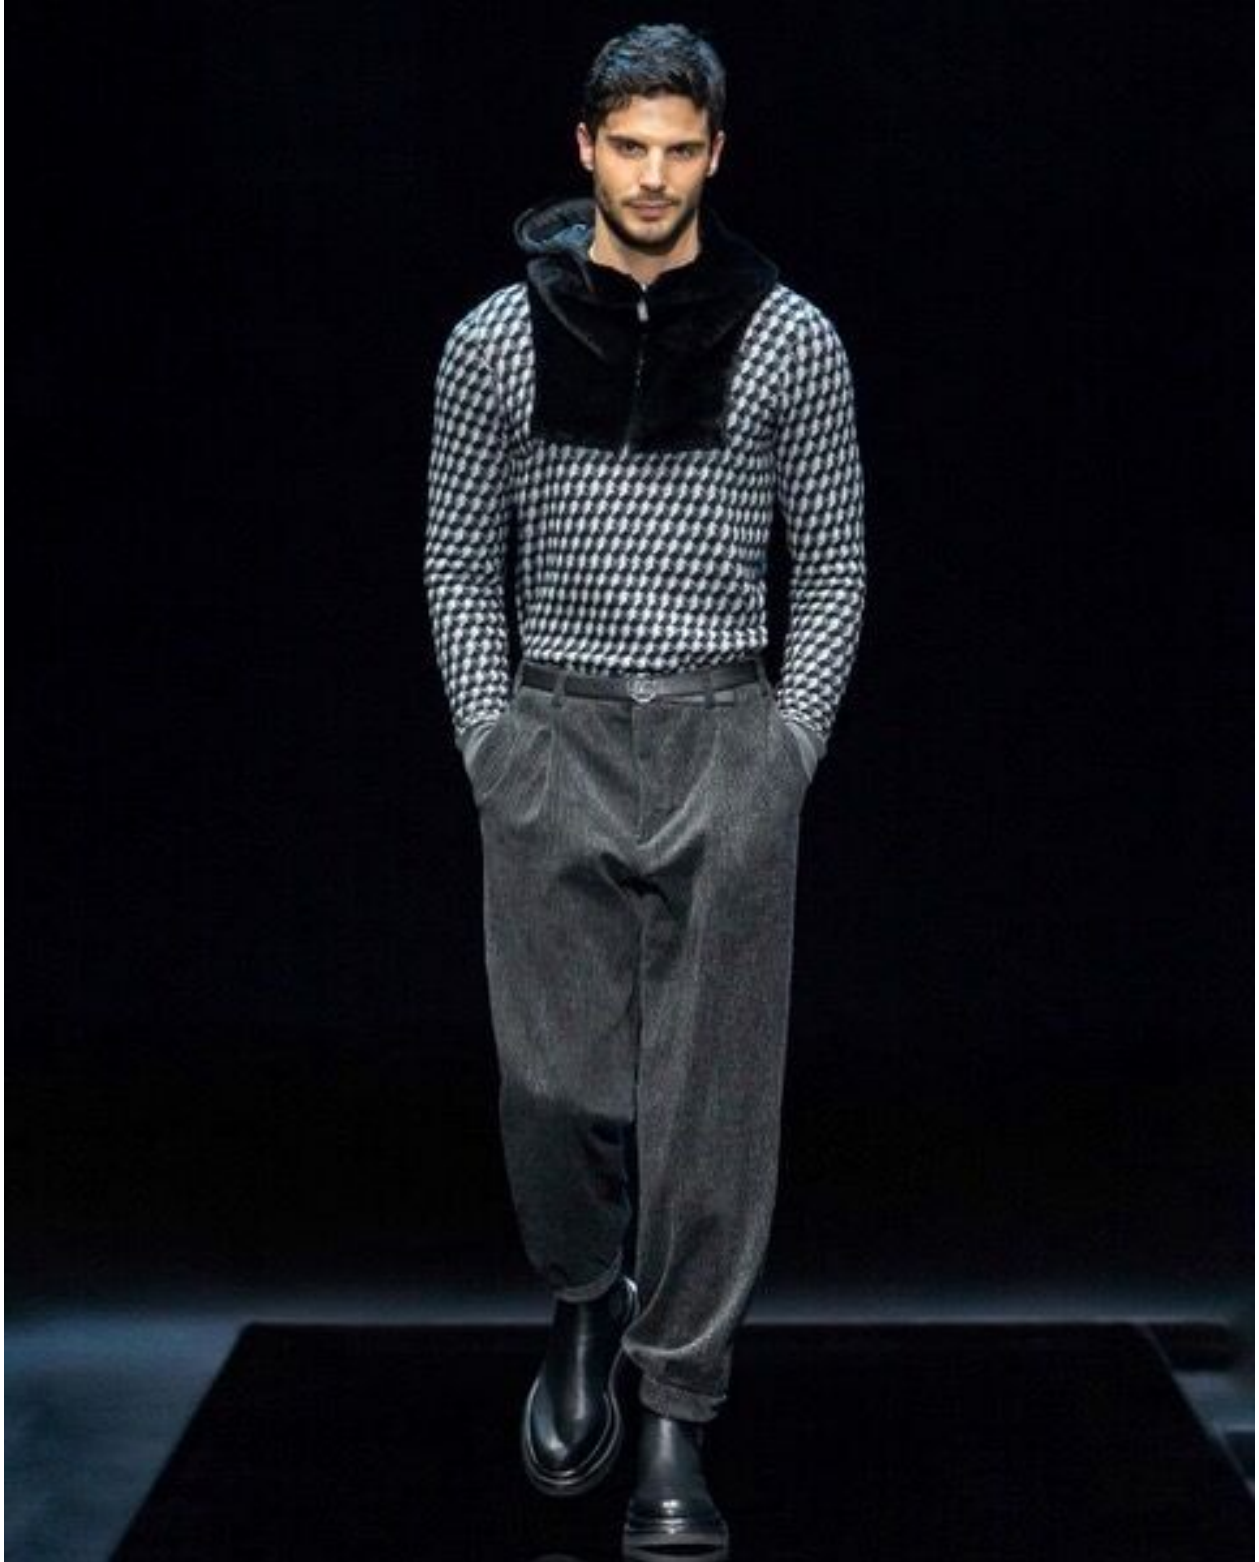

ALESSIO

height 187 cm · bust 98 cm · waist 76 cm · hips 87 cm · suit 50
shoes size 44 · hair brown · eyes brown